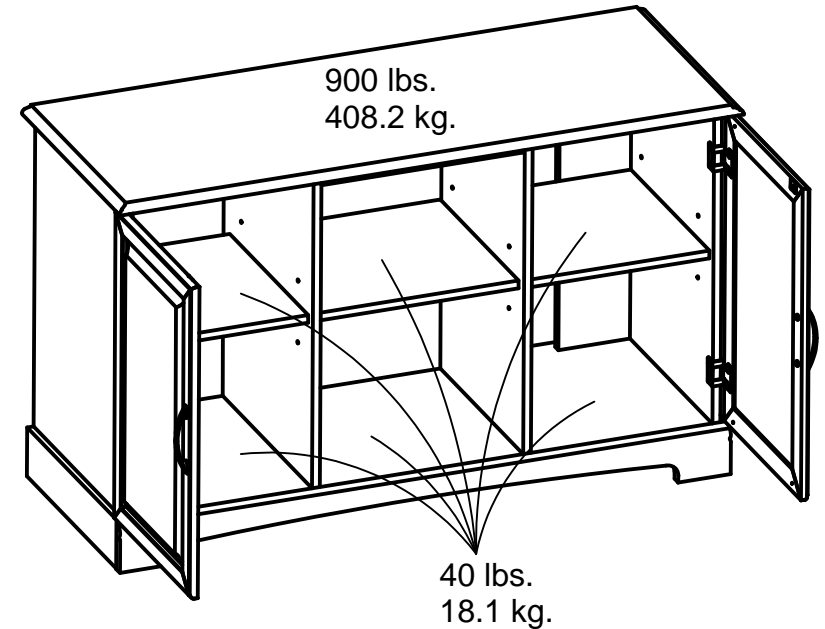

UNIT DESCRIPTION
AQUARIUM STAND

ASSEMBLED DIMENSIONS (H X W X D)

30-5/16" X 50" X 19-5/8"
 77.0cm X 127.0cm X 49.8cm

Adjustable shelf:
 16-1/4" wide
 15-5/8" deep

Adjustable shelf:
 14-7/16" wide
 15-5/8" deep

Adjustable shelf:
 14-7/16" wide
 15-5/8" deep

Bottom shelf:
 14-7/16" wide
 16-7/16" deep

Bottom shelf:
 16-1/4" wide
 16-1/2" deep

Bottom shelf:
 14-7/16" wide
 16-7/16" deep