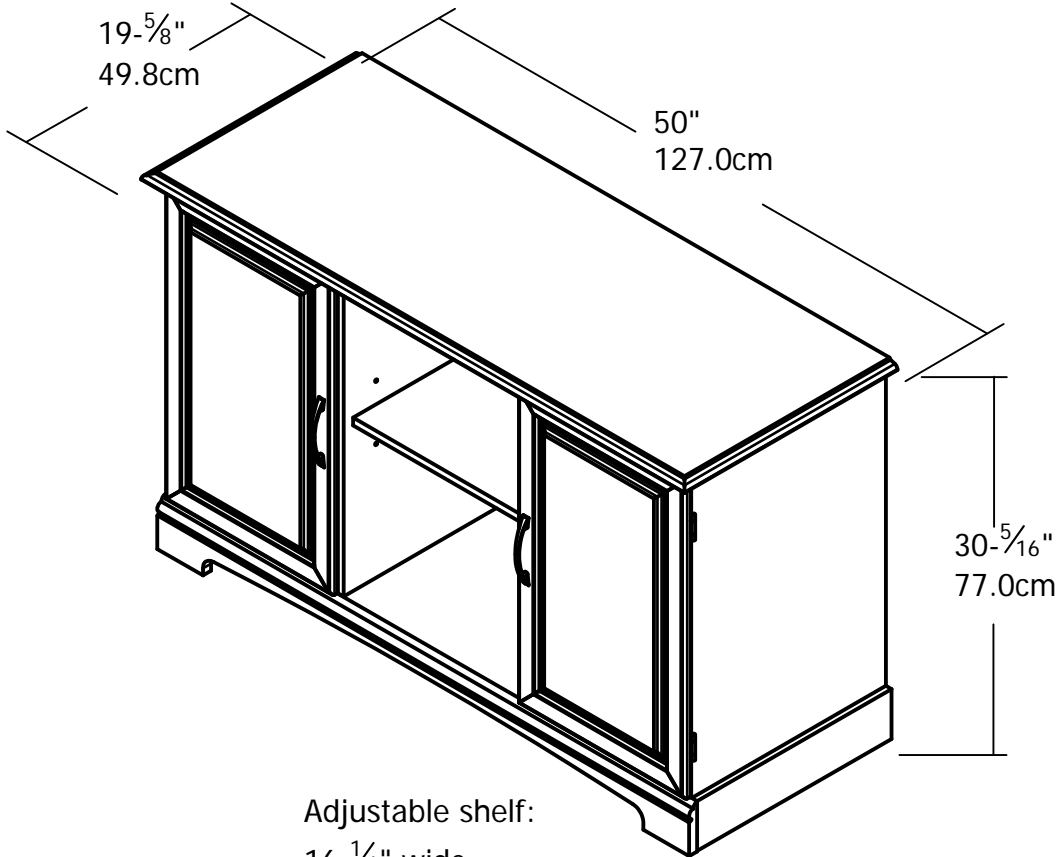

UNIT DESCRIPTION
AQUARIUM STAND

ASSEMBLED DIMENSIONS (H X W X D)

30-5/16" X 50" X 19-5/8"
 77.0cm X 127.0cm X 49.8cm

Adjustable shelf:
 16-1/4" wide
 15-5/8" deep

Adjustable shelf:
 14-7/16" wide
 15-5/8" deep

Adjustable shelf:
 14-7/16" wide
 15-5/8" deep

Bottom shelf:
 14-7/16" wide
 16-7/16" deep

Bottom shelf:
 16-1/4" wide
 16-1/2" deep

Bottom shelf:
 14-7/16" wide
 16-7/16" deep